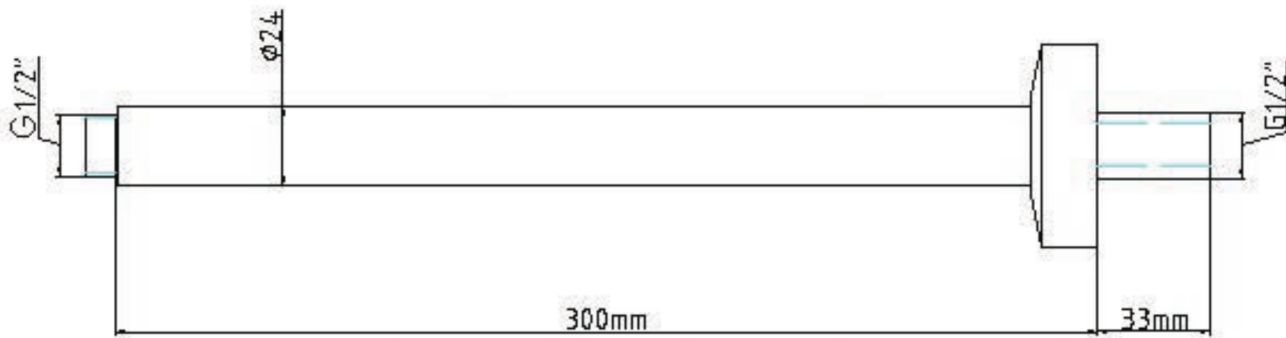

**bathstore**

300mm Ceiling Shower Arm