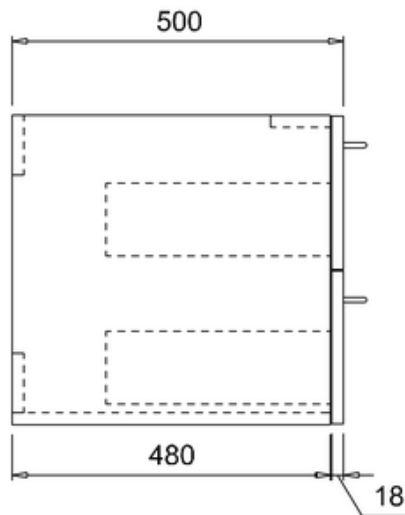

bathstore

**41405015510 - WATERSIDE GLOSS BLACK 900 WALL HUNG UNIT
W900 D500 H466**

41200240750

**WATERSIDE 900 BLACK GRANITE
WORKTOP**