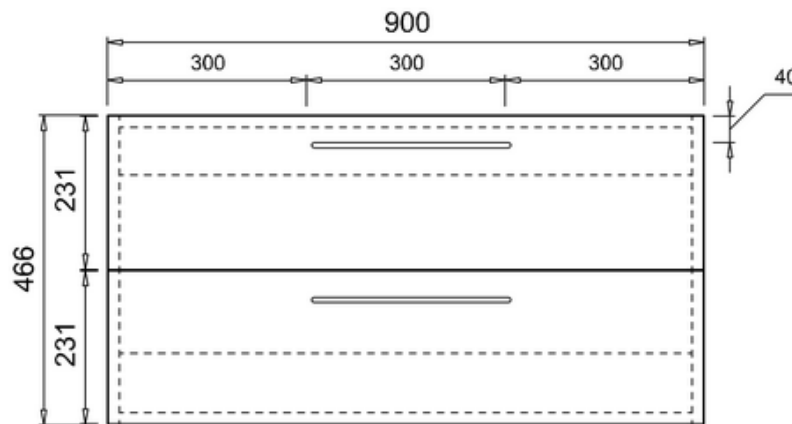

bathstore

**41405015510 - WATERSIDE GLOSS BLACK 900 WALL HUNG UNIT
W900 D500 H466**

41200240750

**WATERSIDE 900 BLACK GRANITE
WORKTOP**