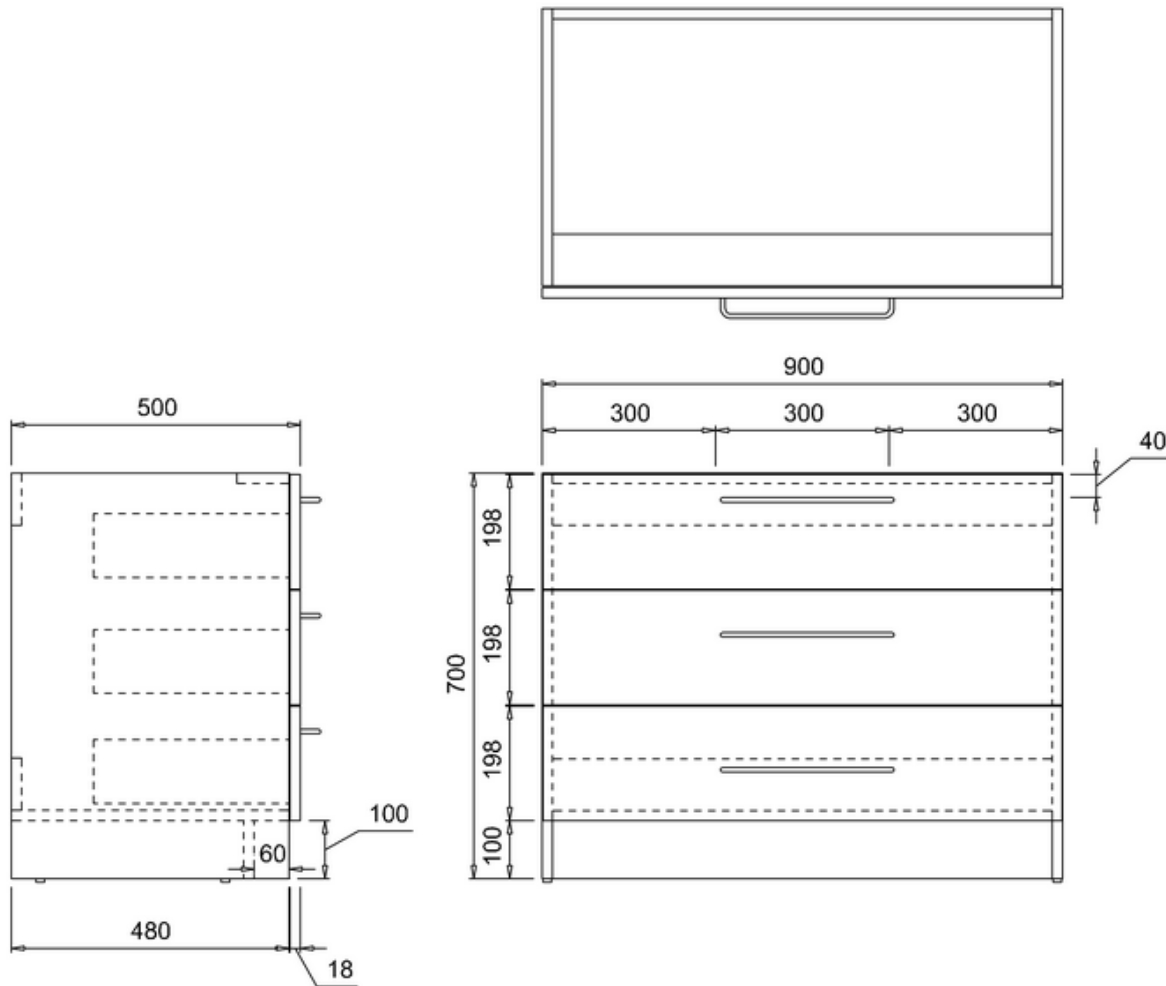

bathstore

**41405016530 - Waterside Gloss white 900 floor standing unit W900
D500 H694**

**bath
store**

41200240740

**WATERSIDE 900 GLOSS WHITE
WORKTOP**