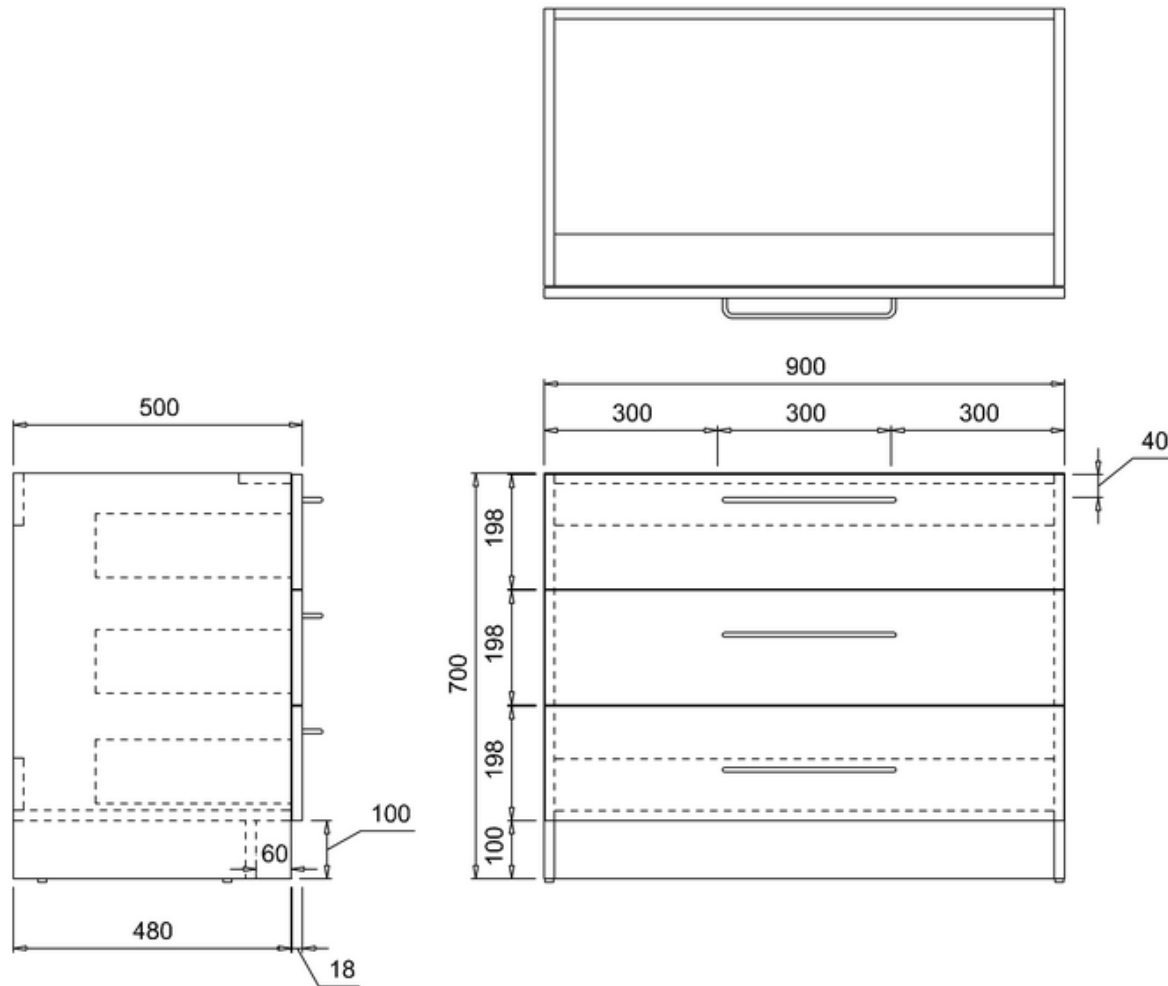

bathstore

**41405016530 - Waterside Gloss white 900 floor standing unit W900
D500 H694**

41200240750

WATERSIDE 900 BLACK GRANITE
WORKTOP