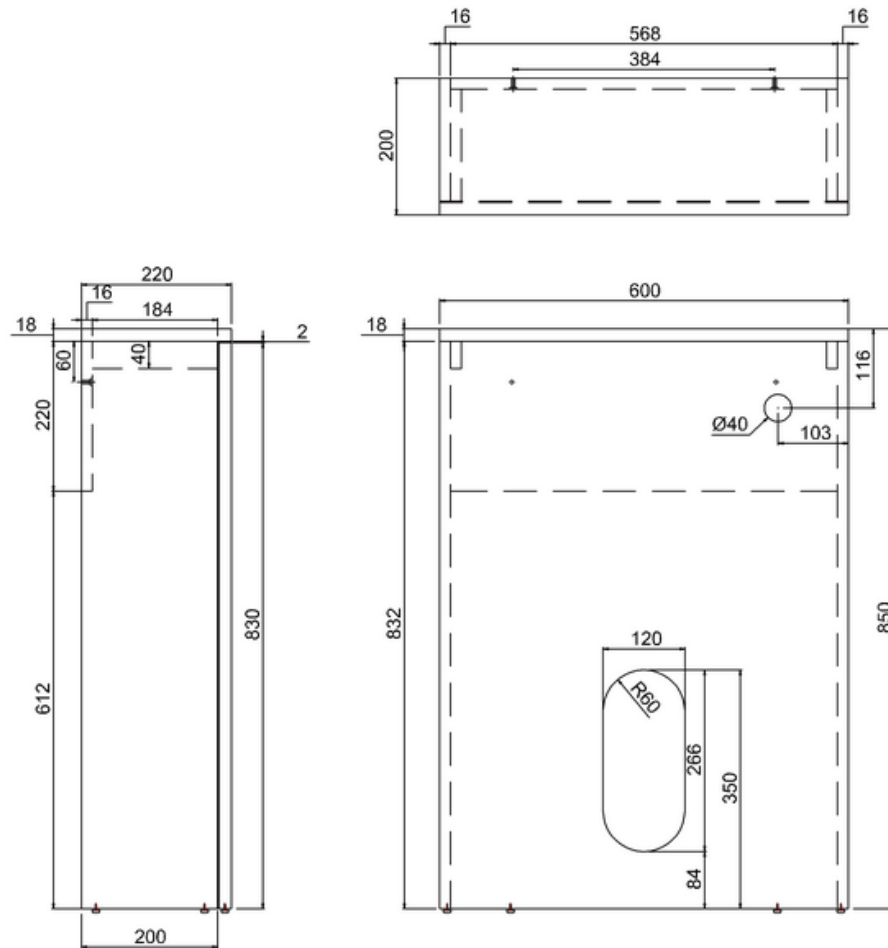

**44400024140 - ALPINE DUO WC UNIT EXC FITTINGS W500 D220
H850 GLOSS WHITE**

bathstore

41100060160 - BATHSTORE DUAL CONCEALED CISTERN POLY JACKET TOP ACCESS 400x357x160