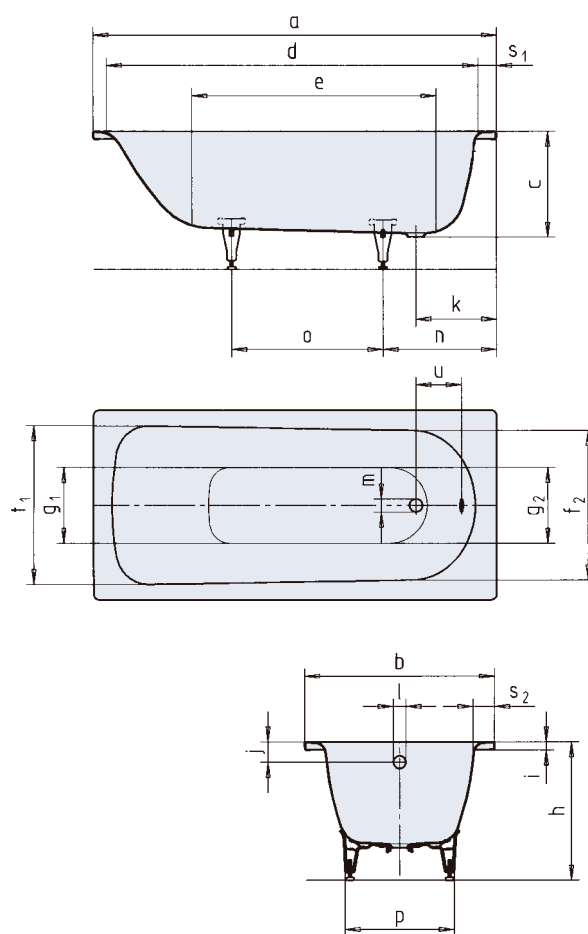

Saniform Plus

Technical specifications*:

Model no.		373-1	375-1	363-1
External length	a	1700	1800	1700 mm
External width	b	750	800	700 mm
Depth	c	410	430	410 mm
Internal length (top)	d	1530	1630	1530 mm
Internal length (bottom)	e	1150	1250	1150 mm
Internal width (top)	f ₁ ; f ₂	600; 580	675; 640	550; 530 mm
Internal width (bottom)	g ₁ ; g ₂	440; 400	520; 450	390; 350 mm
Height with feet	h	535-555	550-580	535-555 mm
Height of rim	i	32	32	32 mm
Distance top edge to centre of overflow outlet	j	63	63	63 mm
Distance tub edge (foot) to centre of drain outlet	k	310	310	310 mm
Diameter of overflow outlet	l	52	52	52 mm
Diameter of drain outlet	m	52	52	52 mm
Distance foot end of tub edge to centre of base	n	445	470	450 mm
Distance between the feet	o	750	830	740 mm
Max. width of feet	p	430	480	380 mm
Width of rim (foot end; lengthwise)	s ₁ ; s ₂	70; 75	70; 75	70; 75 mm
Distance between centre holes	u	230	230	230 mm
Water volume** in litres		123	150	97

* Subject to technical alterations and tolerances.

** 70 litres displacement on average.