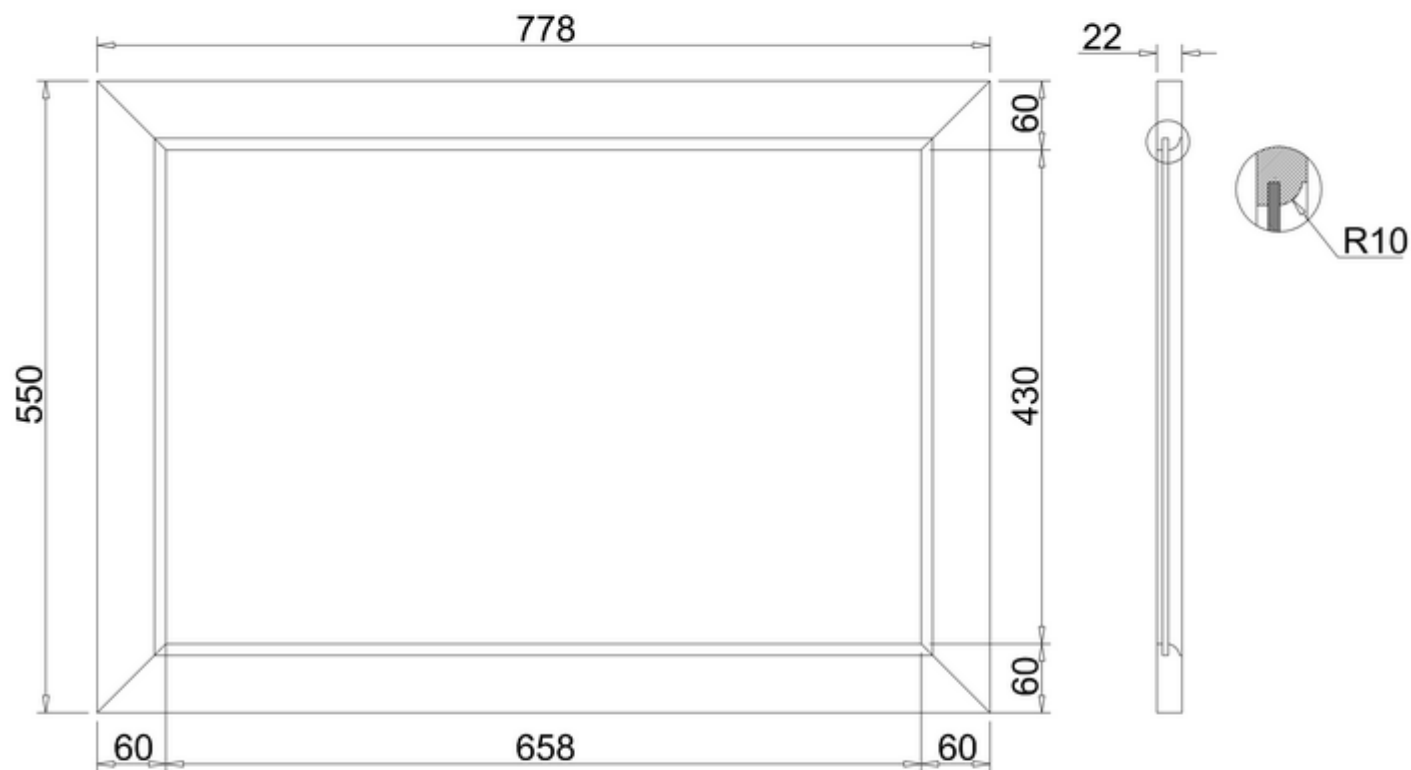

## 20050073450 - Savoy bath end panel 800 Charcoal Grey

Note:

The length, width, height dimension tolerance is  $\pm 5$

The shelf dimension tolerance is  $\pm 2$