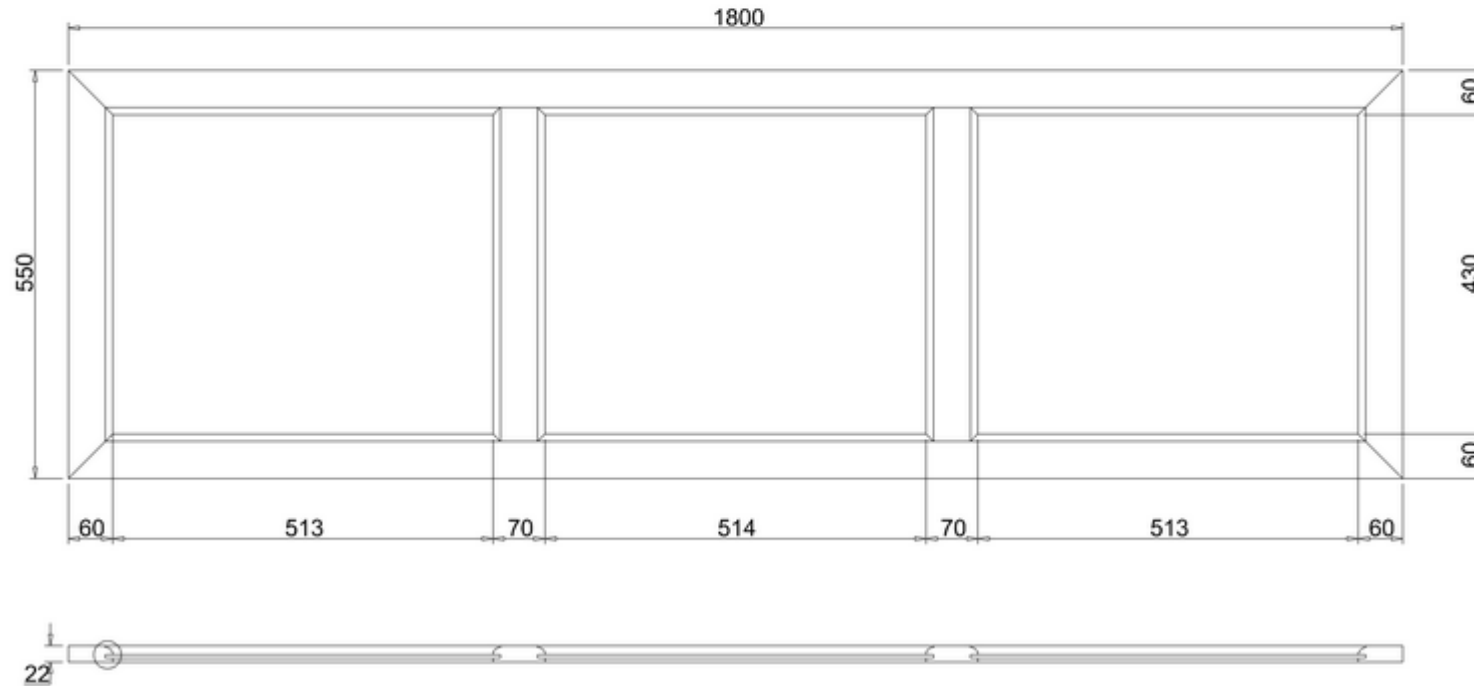

# 20050073490 - Savoy bath end panel 1800 Gunmetal grey

Note:

The length, width, height dimension tolerance is  $\pm 5$

The shelf dimension tolerance is  $\pm 2$