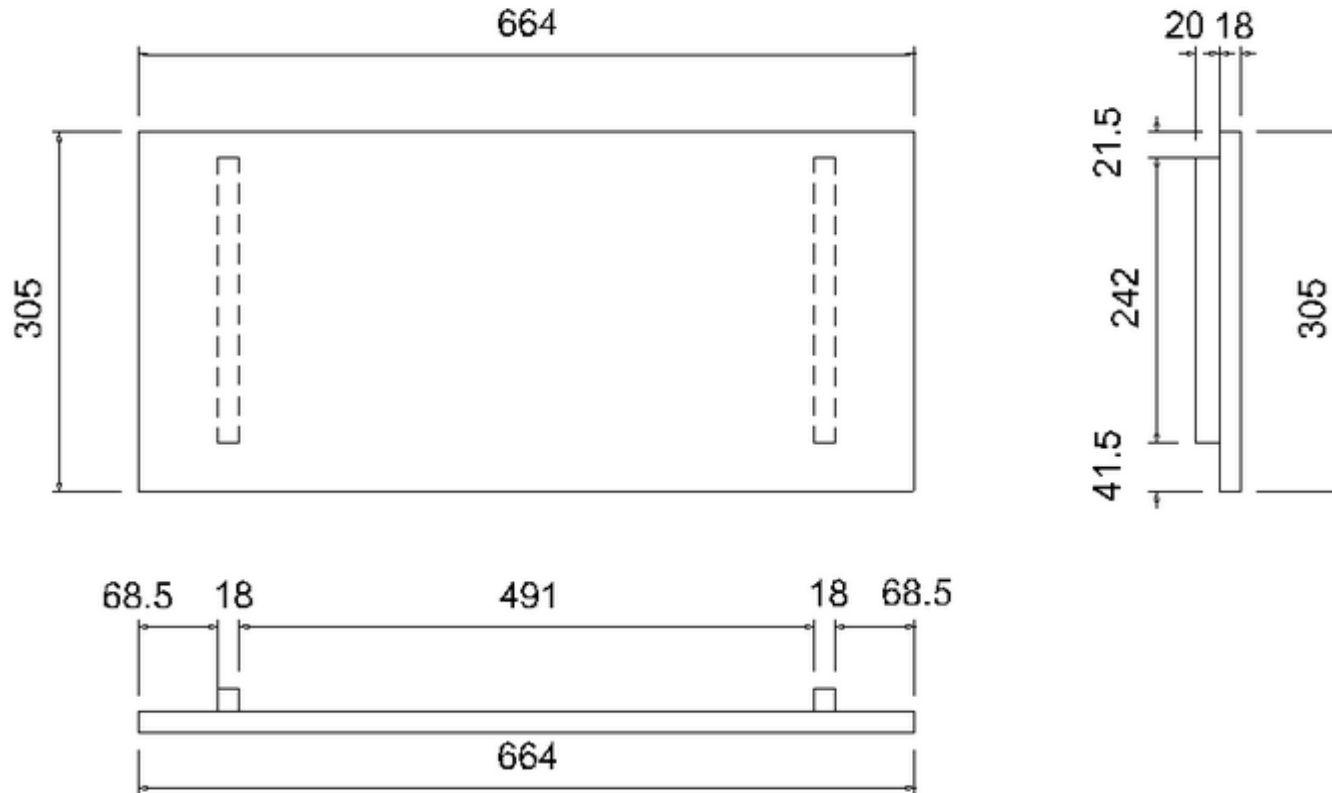

# 20050073500 - Savoy WC worktop old english white

Note:

The length, width, height dimension tolerance is: ?5

The shelf dimension tolerance is: ?2