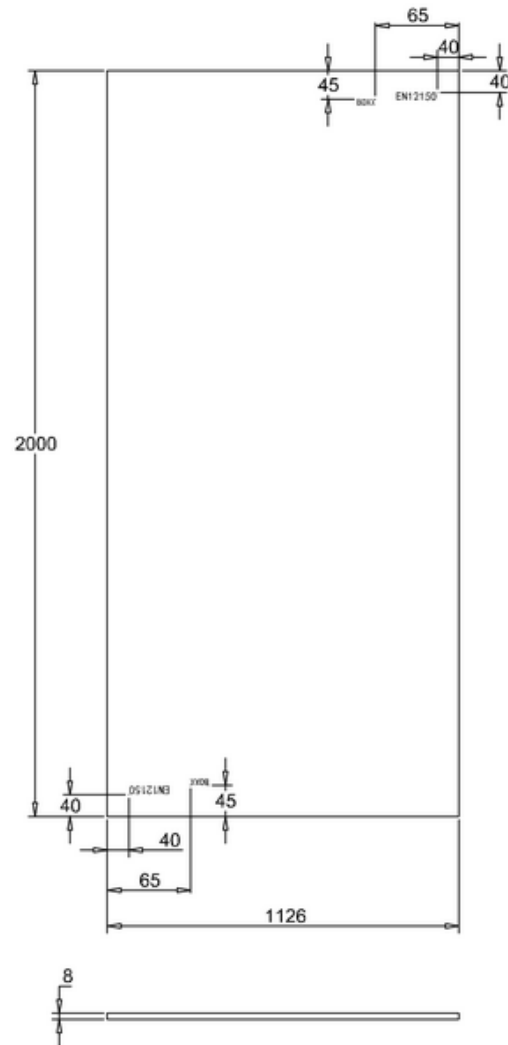

bathstore

51000030710 - PLAYTIME 1200 WALK IN FRONT SCREEN CHR H2000

M 1:1

617137 - Playtime Walk In 300 Side Panel Chr

Note:
Height: 2000mm.
Whole dimension tolerance is ± 5 .
Glass dimension tolerance is ± 2 .

617196 - Playtime Walk In Wall Support Chr

Note:

Whole dimension tolerance is ± 5 .