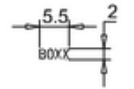

bathstore

51000030710 - PLAYTIME 1200 WALK IN FRONT SCREEN CHR H2000

M 1:1

617137 - Playtime Walk In 300 Side Panel Chr

Note:
Height: 2000mm.
Whole dimension tolerance is ± 5 .
Glass dimension tolerance is ± 2 .

617196 - Playtime Walk In Wall Support Chr

Note:

Whole dimension tolerance is ± 5 .