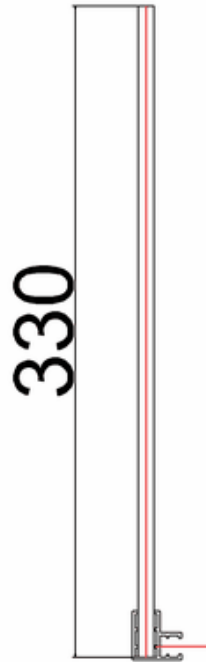

bathstore

51000030710 - PLAYTIME 1200 WALK IN FRONT SCREEN CHR H2000

M 1:1

617137 - Playtime Walk In 300 Side Panel Chr

Note:
Height: 2000mm.
Whole dimension tolerance is ± 5 .
Glass dimension tolerance is ± 2 .

617196 - Playtime Walk In Wall Support Chr

Note:

Whole dimension tolerance is ± 5 .