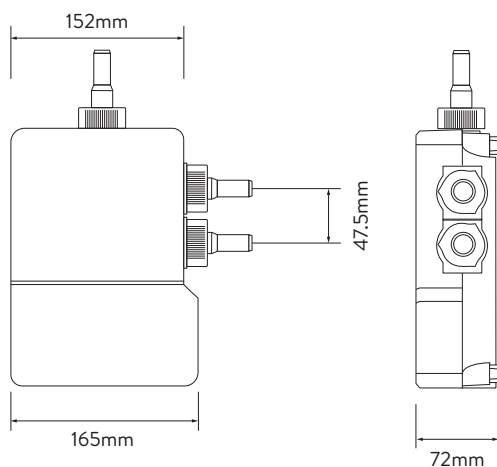

AQUALISA Q™

41510004270 QTC.02.FC.HP

SMART MIXER SHOWER WITH ADJUSTABLE AND FIXED CEILING HEADS - HP/COMBI

SHOWER SYSTEM

ADJUSTABLE HEAD AND RAIL

FIXED CEILING HEAD

Q™ CONTROL

QUARTZ™ SMART VALVE - HP/COMBI

SMART DIVERTER