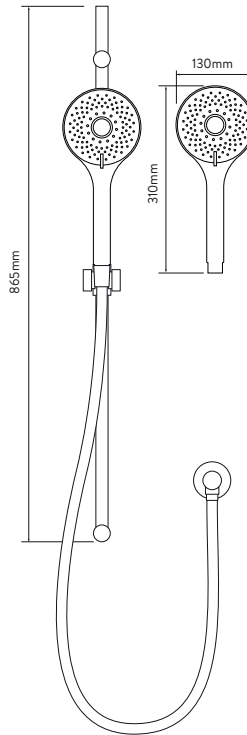

AQUALISA Q™

41510004270 QTC.02.FC.HP

SMART MIXER SHOWER WITH ADJUSTABLE AND FIXED CEILING HEADS - HP/COMBI

SHOWER SYSTEM

ADJUSTABLE HEAD AND RAIL

FIXED CEILING HEAD

Q™ CONTROL

QUARTZ™ SMART VALVE - HP/COMBI

SMART DIVERTER