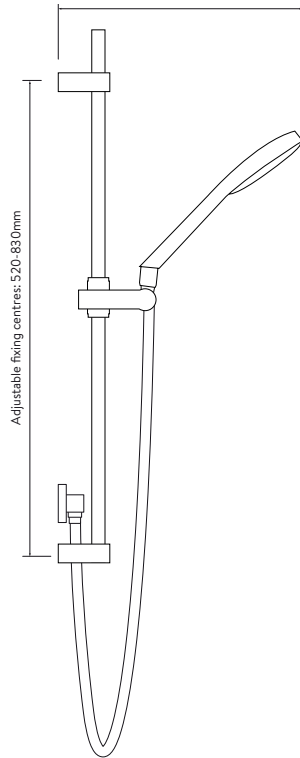

AQUALISA Q™

41510004270 QTC.02.FC.HP

SMART MIXER SHOWER WITH ADJUSTABLE AND FIXED CEILING HEADS - HP/COMBI

SHOWER SYSTEM

ADJUSTABLE HEAD AND RAIL

FIXED CEILING HEAD

Q™ CONTROL

QUARTZ™ SMART VALVE - HP/COMBI

SMART DIVERTER