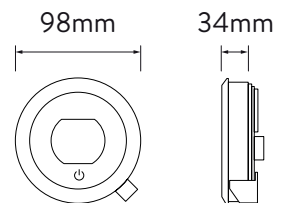

AQUALISA Q™

41510004270 QTC.02.FC.HP

SMART MIXER SHOWER WITH ADJUSTABLE AND FIXED CEILING HEADS - HP/COMBI

SHOWER SYSTEM

ADJUSTABLE HEAD AND RAIL

FIXED CEILING HEAD

Q™ CONTROL

QUARTZ™ SMART VALVE - HP/COMBI