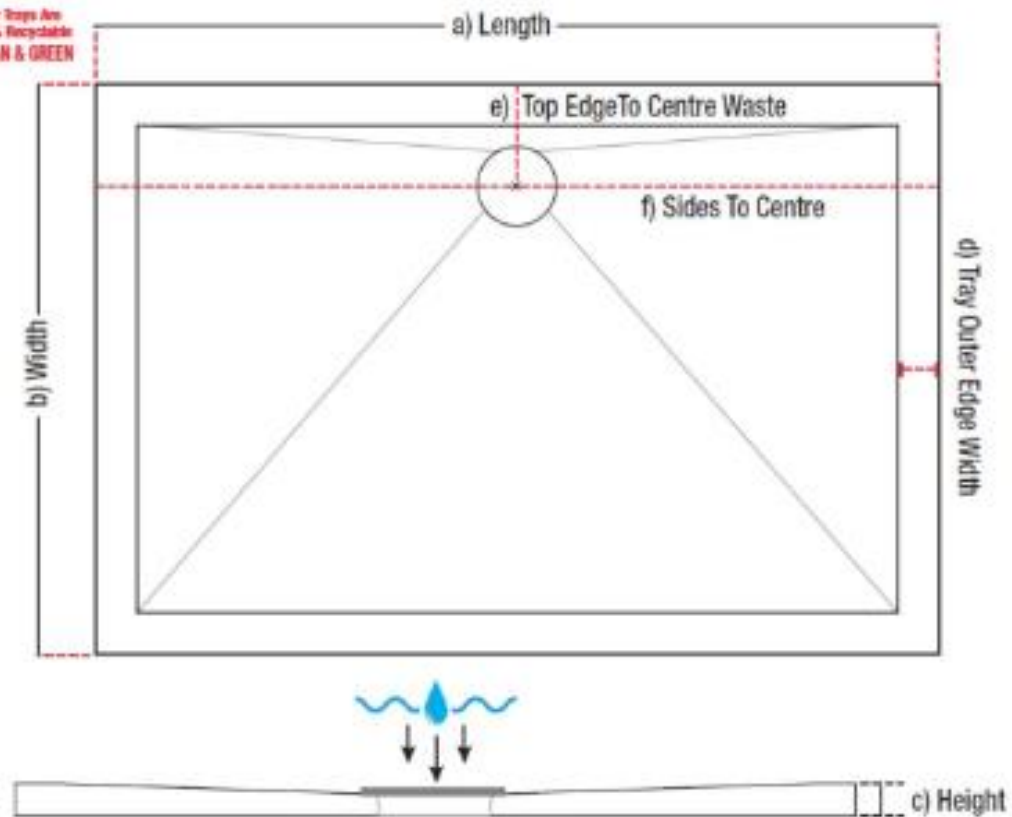

## 44400006730 – Tread anti-slip 1000 X 900 shower tray

a - Length <small>(actual size mm)</small>	b - Width <small>(actual size mm)</small>	c - Height <small>Tray heights vary (mm)</small>	d - Outer Edge <small>(mm)</small>	e - Top Waste Centre <small>(mm)</small>	f - Side Waste Centre <small>(mm)</small>	Weight <small>(kg)</small>
1000 <small>(998)</small>	900 <small>(898)</small>	24 - 27	60	165	500	31