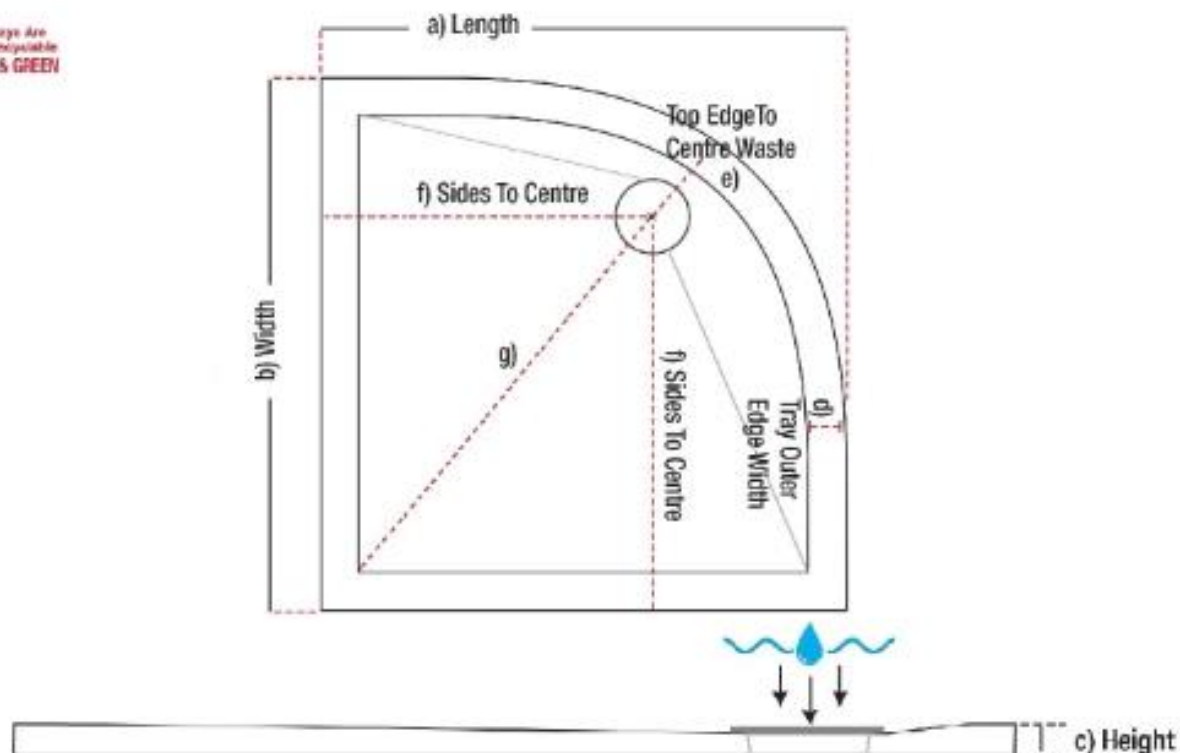

## 4440006880 - Tread anti-slip 800 X 800 Quad shower tray

a - Length (actual size mm)	b - Width (actual size mm)	c - Height Tray heights vary (mm)	d - Outer Edge (mm)	e - Top Waste Centre (mm)	f - Side Waste Centre (mm)	f - Side Waste Centre (mm)	g	Weight kg
800 (1098)	800 (798)	24 - 27	60	165	520	520	740	21