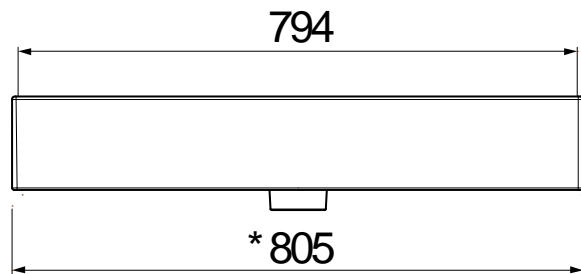

41405002380 - Noir 800 Veneto basin

Note: Measurement in millimeters (mm)
* +/- 5mm