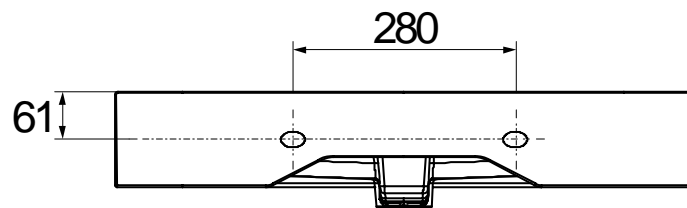

41405002380 - Noir 800 Veneto basin

Note: Measurement in millimeters (mm)
* +/- 5mm