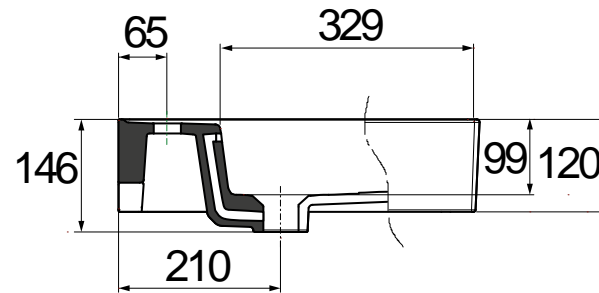

41405002380 - Noir 800 Veneto basin

Note: Measurement in millimeters (mm)
* +/- 5mm