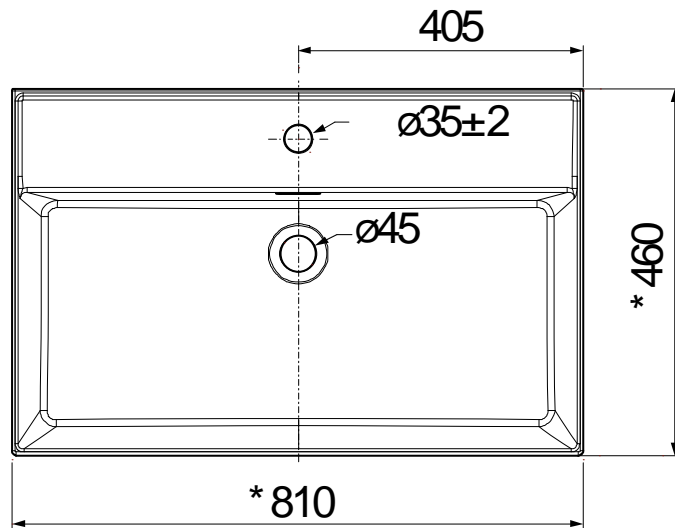

41405002380 - Noir 800 Veneto basin

Note: Measurement in millimeters (mm)
* +/- 5mm