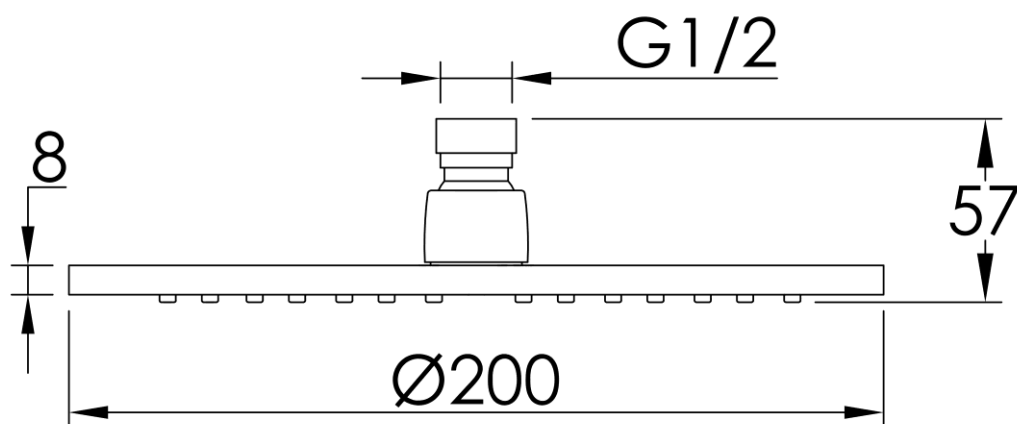

20004010875 – Noir 200 round shower head matt  
black

# 20004010870 – Noir wall arm matt black