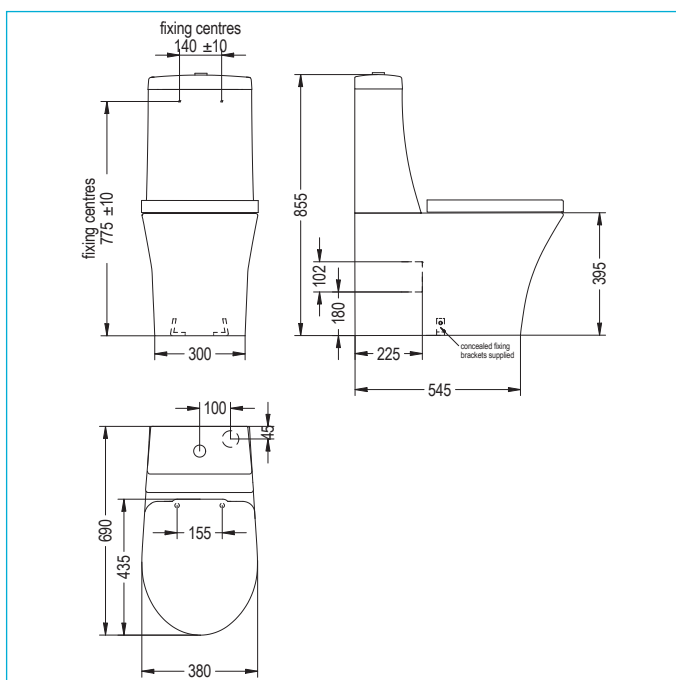

FEATURES

- Contemporary style toilet, fully back to wall
- Horizontal outlet, 6 & 3 litre flush

For further details:

Go online at bathstore.com

bathstore.com Ltd. Makes every effort to ensure that the information provided on its website is accurate. However, we cannot guarantee this, and accept no liability for any information given via its website.