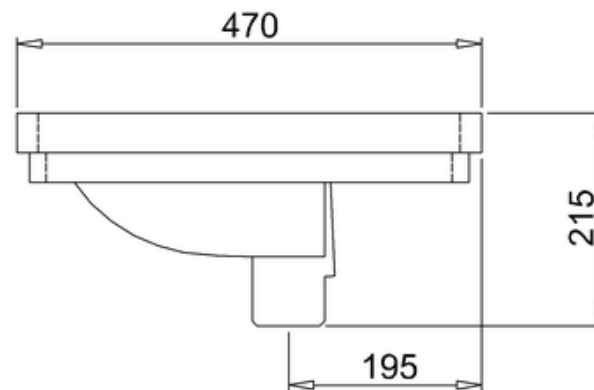

bathstore

20005000080 - Savoy Victorian Basin 560mm 2TH

bathstore

20005000760 - NEW SAVOY 560/575 BASIN STAND CHR WITH GLASS SHELF MK2 XR-133