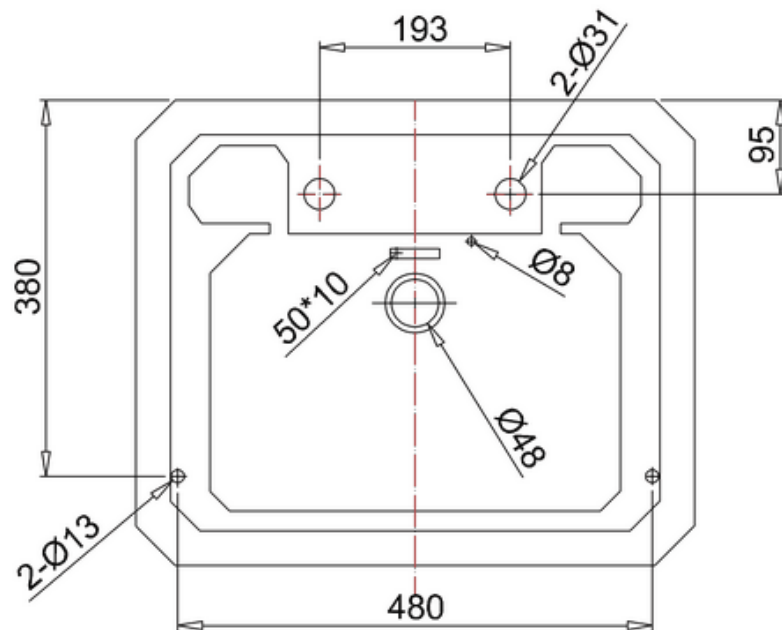

bathstore

20005000080 - Savoy Victorian Basin 560mm 2TH

bathstore

20005000760 - NEW SAVOY 560/575 BASIN STAND CHR WITH GLASS SHELF MK2 XR-133