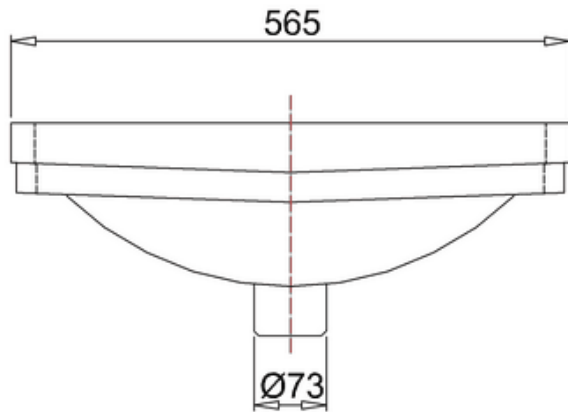

bathstore

20005000080 - Savoy Victorian Basin 560mm 2TH

bathstore

20005000760 - NEW SAVOY 560/575 BASIN STAND CHR WITH GLASS SHELF MK2 XR-133