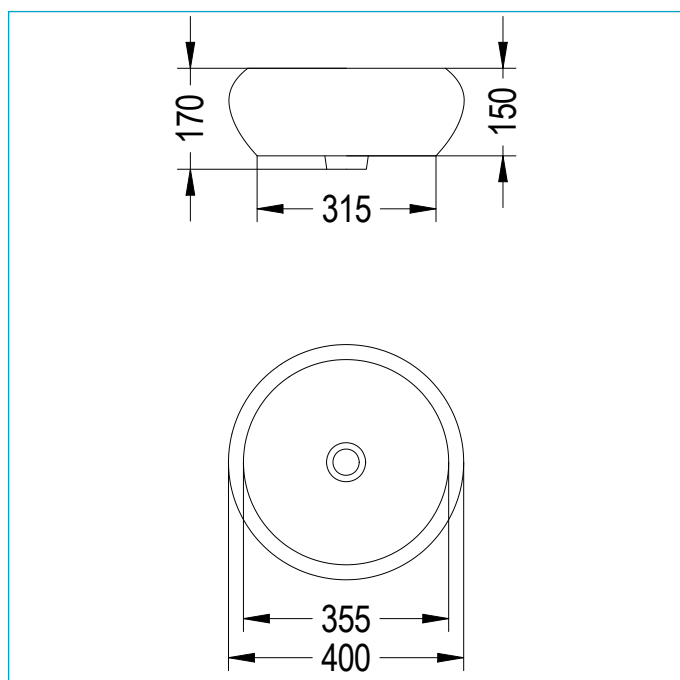

CITY 400 BASIN

ILLUSTRATED

41900090450 CITY BASIN

CONFIGURATION OPTIONS

MATERIAL

Vitreous China

STANDARDS

EN 14688

BS EN 31

BS 3402

WEIGHTS

Wash bowl 8.5kg

COLOURS AND FINISHES

White

SPECIAL NOTES

Countertop wash bowl.

For installations that aren't in wet rooms use a free flow waste to conform to EN 14688.

FEATURES

Contemporary style, no tap hole or overflow