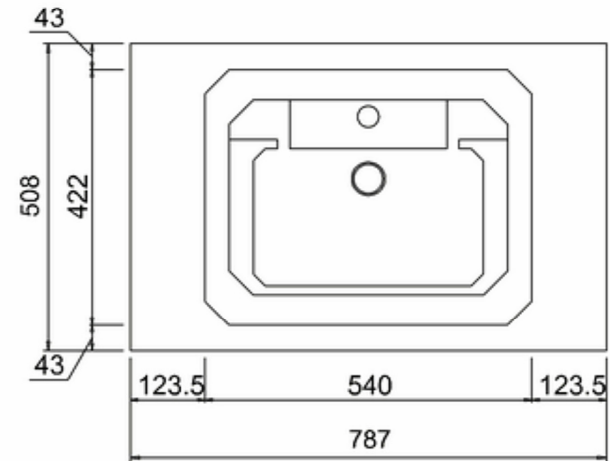

bathstore

20050072590 - SAVOY OLD ENGLISH WHITE 790 BASIN UNIT DBLE DR - NO TOP W787 H855 D508

Note:

The length, width, height dimension tolerance is

: ±5

The shelf dimension tolerance is: ±2

bathstore

Savoy Double Worktop W787 D508 H18

bathstore

20005000210 - Savoy Fully inset Vanity Basin 1TH