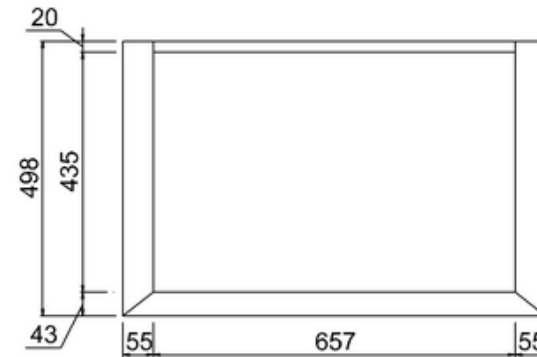

bathstore

20050072590 - SAVOY OLD ENGLISH WHITE 790 BASIN UNIT DBLE DR - NO TOP W787 H855 D508

Note:

The length, width, height dimension tolerance is

: ±5

The shelf dimension tolerance is: ±2

bathstore

Savoy Double Worktop W787 D508 H18

bathstore

20005000210 - Savoy Fully inset Vanity Basin 1TH