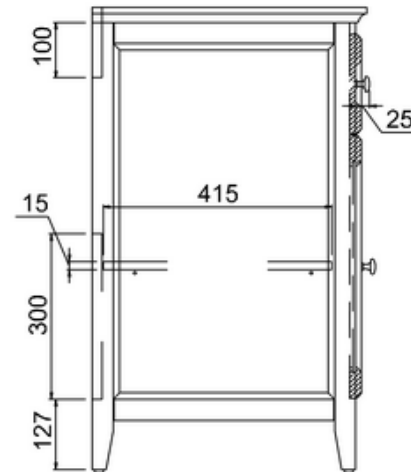

bathstore

20050072590 - SAVOY OLD ENGLISH WHITE 790 BASIN UNIT DBLE DR - NO TOP W787 H855 D508

Note:

The length, width, height dimension tolerance is

: ±5

The shelf dimension tolerance is: ±2

bathstore

Savoy Double Worktop W787 D508 H18

bathstore

20005000210 - Savoy Fully inset Vanity Basin 1TH