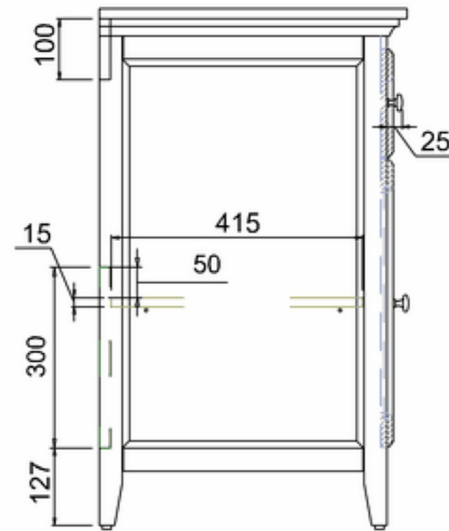

bathstore

20050072590 - SAVOY OLD ENGLISH WHITE 790 BASIN UNIT DBLE DR - NO TOP W787 H855 D508

Note:

The length, width, height dimension tolerance is

: ±5

The shelf dimension tolerance is: ±2

bathstore

Savoy Double Worktop W787 D508 H18

bathstore

20005000210 - Savoy Fully inset Vanity Basin 1TH