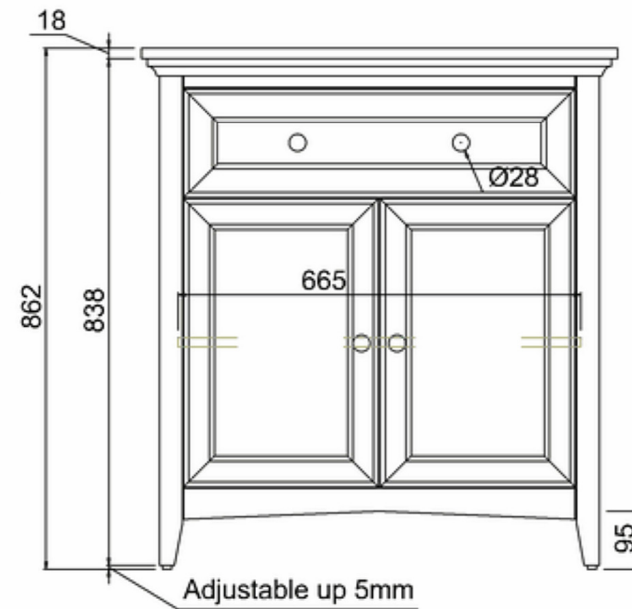

bathstore

20050072590 - SAVOY OLD ENGLISH WHITE 790 BASIN UNIT DBLE DR - NO TOP W787 H855 D508

Note:

The length, width, height dimension tolerance is

: ±5

The shelf dimension tolerance is: ±2

bathstore

Savoy Double Worktop W787 D508 H18

bathstore

20005000210 - Savoy Fully inset Vanity Basin 1TH