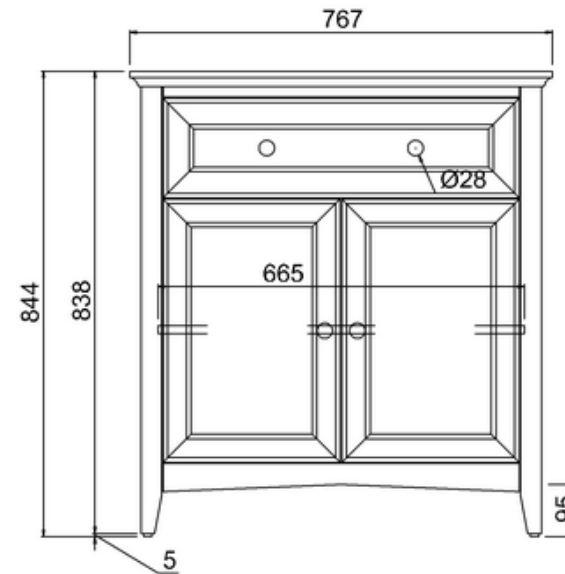

bathstore

20050072590 - SAVOY OLD ENGLISH WHITE 790 BASIN UNIT DBLE DR - NO TOP W787 H855 D508

Note:

The length, width, height dimension tolerance is

: ±5

The shelf dimension tolerance is: ±2

bathstore

Savoy Double Worktop W787 D508 H18

bathstore

20005000210 - Savoy Fully inset Vanity Basin 1TH