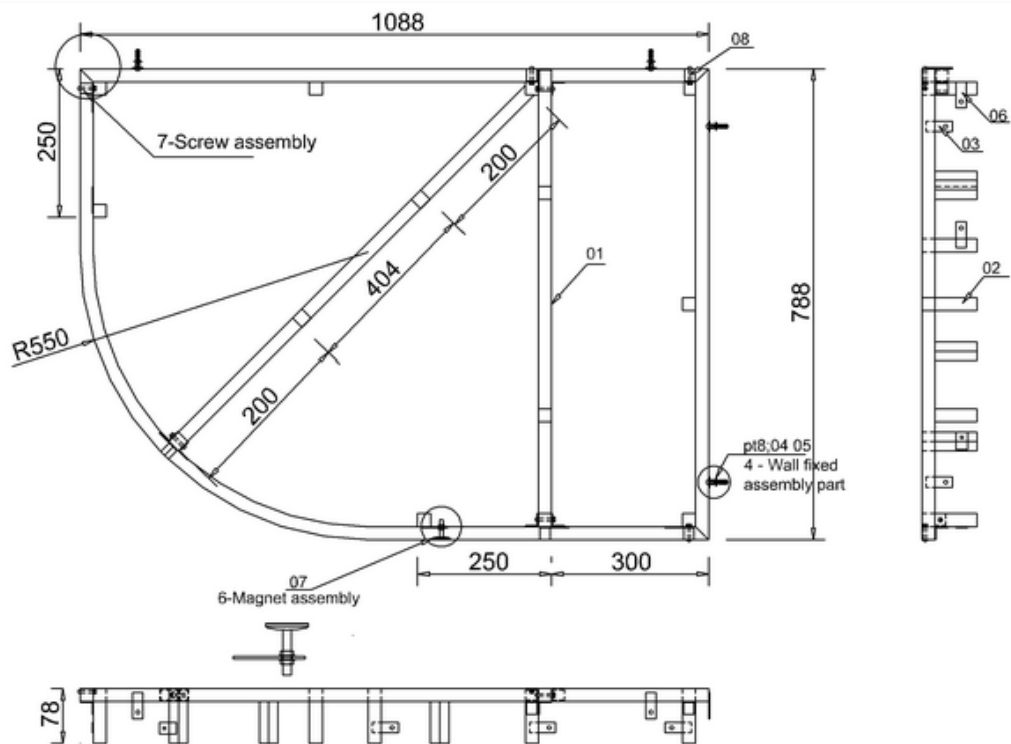

## 44400006590 - FRAME FOR 1100 x 800 LEFT HAND QUADRANT SHOWER TRAY H95-115

08	Grub screw	M5*38	Q235	piece	7
07	Magnet	Ø32		piece	6
06	Magnet fixed part	2*20 L=50	Q235	piece	6
05	Wall plug	M8		piece	4
04	Wall screw	M5*38		piece	4
03	Wall fixed part	2*20 L=50	Q235	piece	4
02	Square feet tube	25*25*1 L=80	Q235	piece	14
01	Tube	25*25*1	Q235	piece	7
<b>CODE</b>	<b>NAME</b>	<b>SIZE</b>	<b>MATERIAL</b>	<b>UNIT</b>	<b>QTY</b>