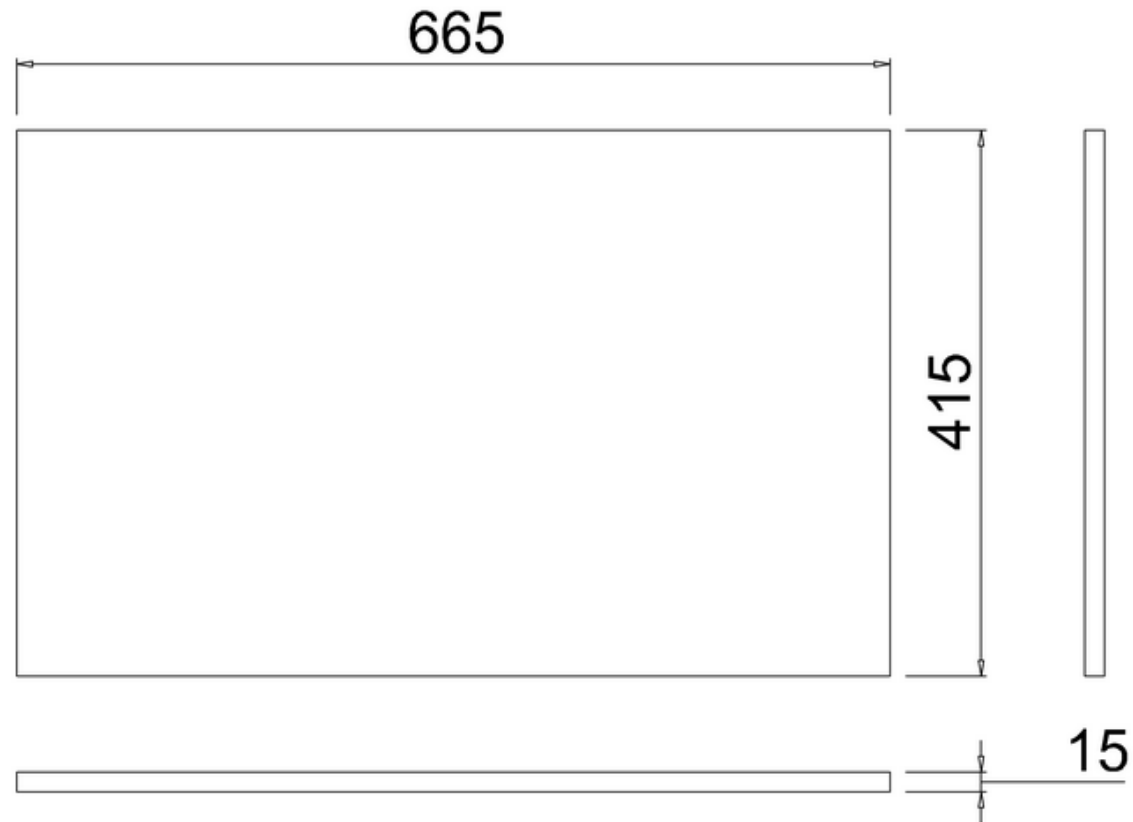

bathstore

**20050073270 - SAVOY CHARCOAL GREY SHELF FOR DOUBLE
DOOR BASIN UNIT**

Note:

Dimension tolerance is ± 5 .