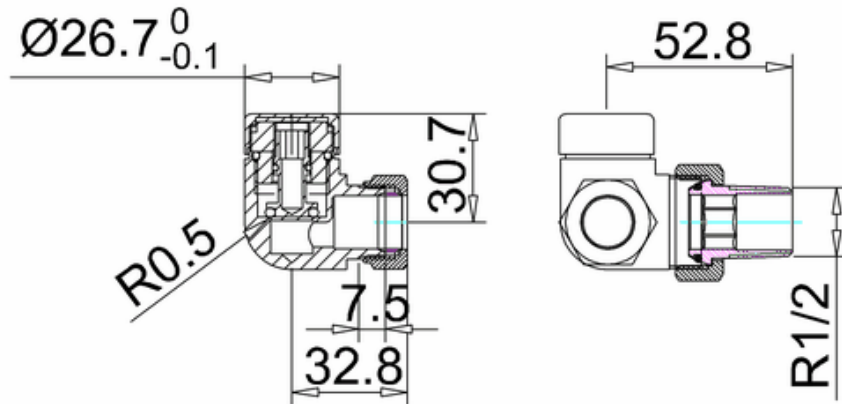

bathstore

20004011417 - L-Space radiator valves white

Note:

For the each part, the dimension tolerance should be followed the list below.

0 - 100	101 - 200	201 - 400	≥ 401
±1	±2	±3	±5

For the finished assembly, the dimension tolerance should be followed the list below.

0 - 300	≥ 301
±2	±5