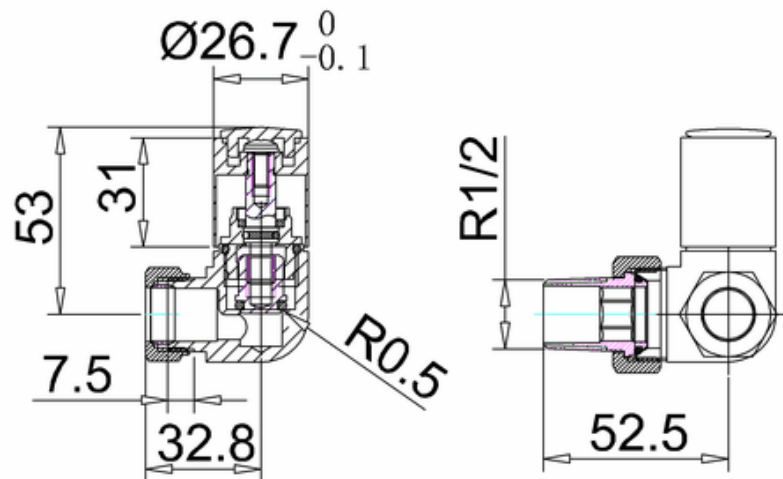

bathstore

20004011417 - L-Space radiator valves white

Note:

For the each part, the dimension tolerance should be followed the list below.

0 - 100	101 - 200	201 - 400	≥ 401
±1	±2	±3	±5

For the finished assembly, the dimension tolerance should be followed the list below.

0 - 300	≥ 301
±2	±5