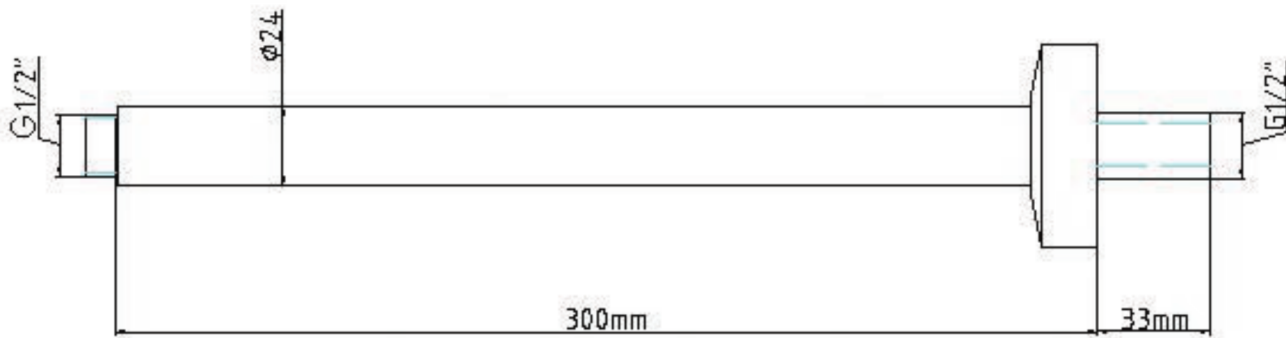

bathstore

300mm Ceiling Shower Arm