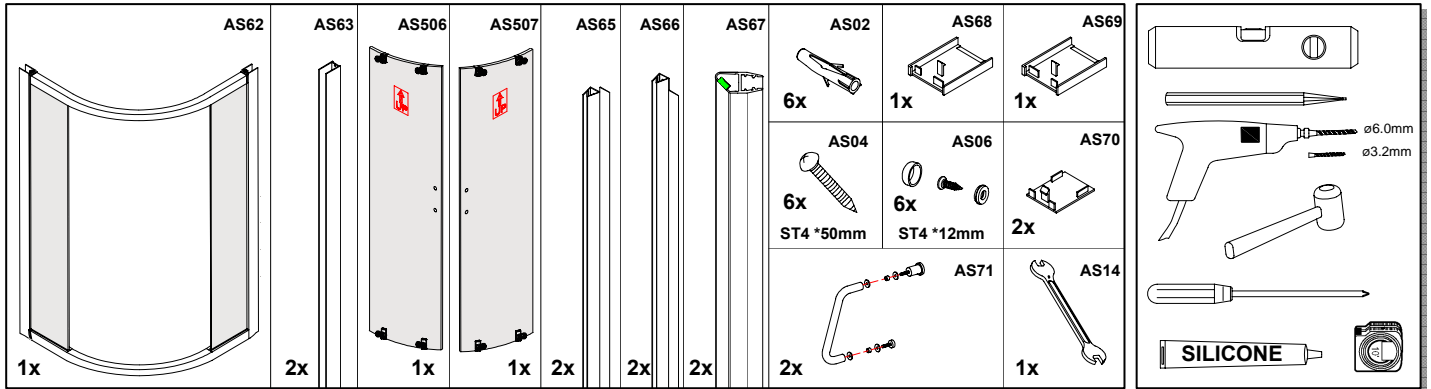

ATLAS QUADRANT CHROME FRAME CLEAR GLASS

⚠ Only if adjustment is required.