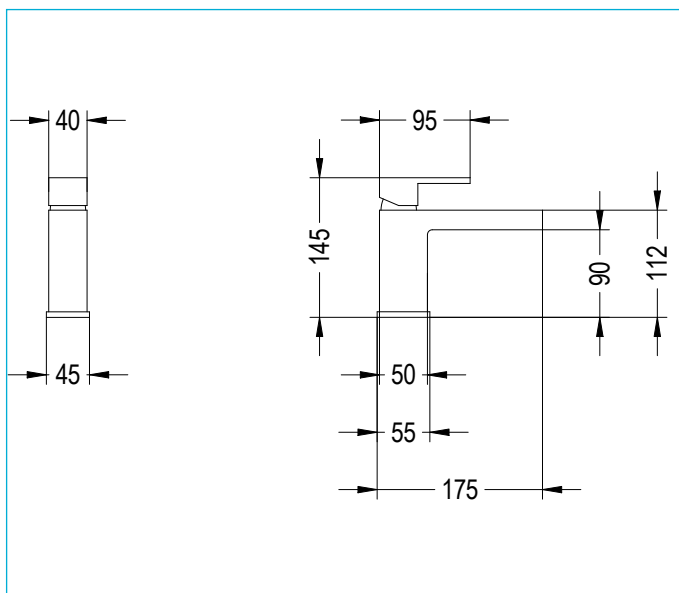

COLOURS AND FINISHES

Chrome plated

SPECIAL NOTES

Flexible tails included

FEATURES

Contemporary style

Flow Rate (litres per minute)	0.2 bar	0.5 bar	1 bar	2 bar	3 bar
Spout	3.8	5.6	9.3	14.5	18.5

For further details:

Go online at bathstore.com

bathstore.com Ltd. Makes every effort to ensure that the information provided on its website is accurate. However, we cannot guarantee this, and accept no liability for any information given via its website.