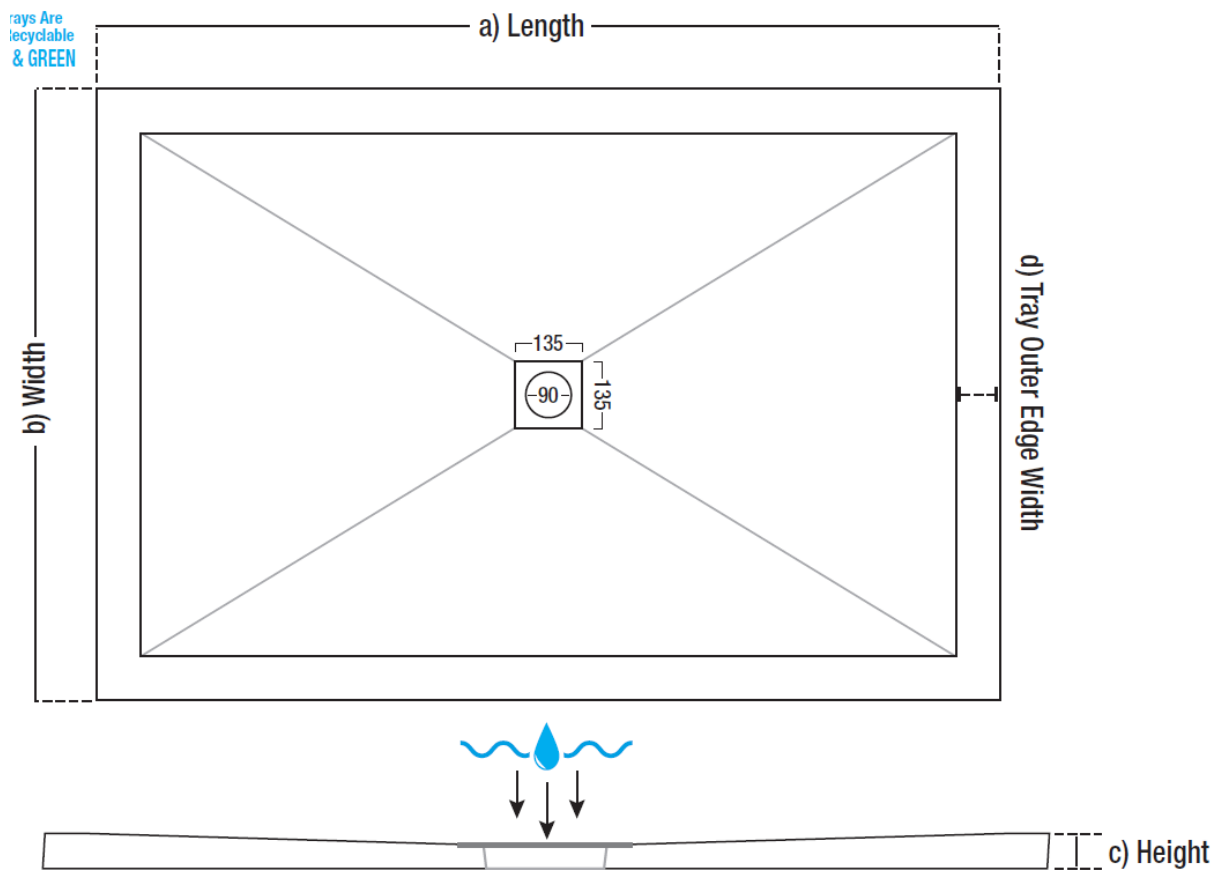

EVERSTONE RESIN 1200 x 760 SHOWER  
TRAY WHT H25

44400020550

Dimensions (mm):

a = 1198

b = 758

c = 24-27

d = 60